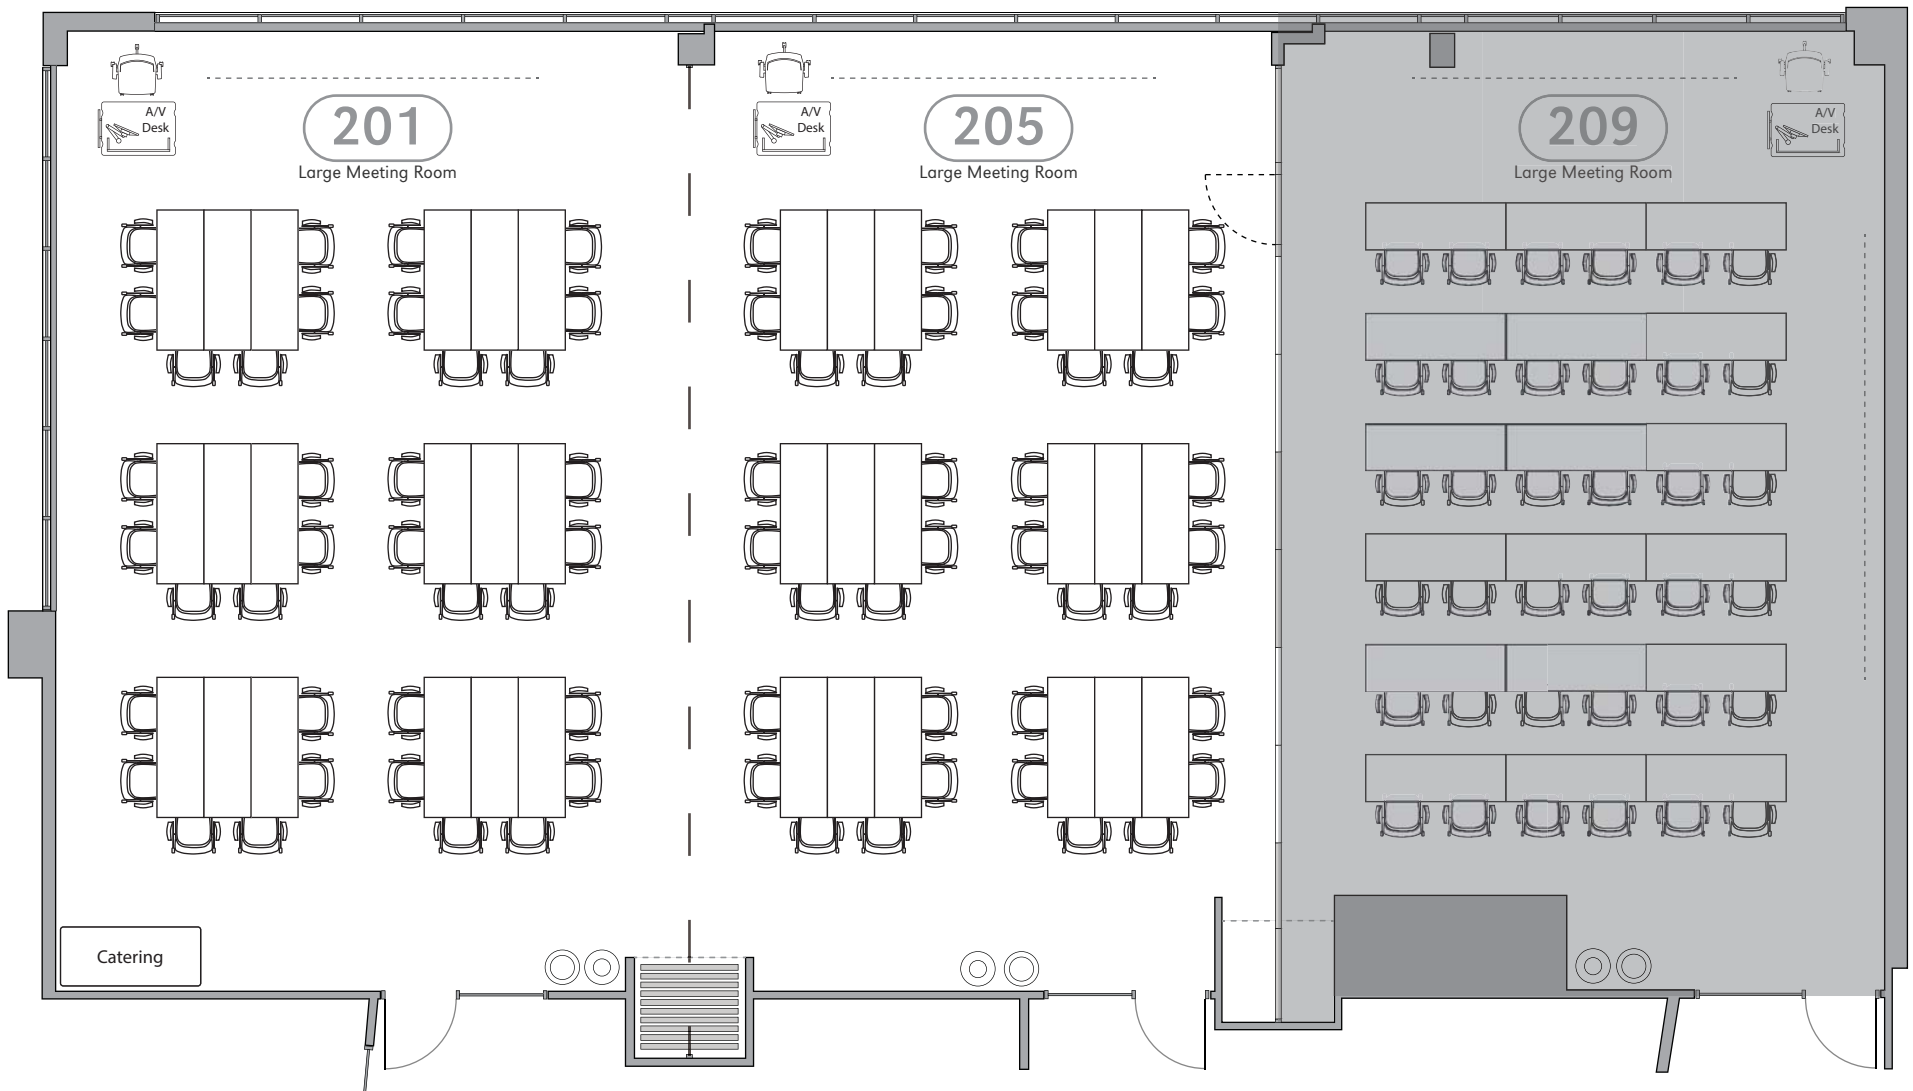

UNIVERSITY OF NEBRASKA AT OMAHA

BARBARA WEITZ COMMUNITY ENGAGEMENT CENTER

201/205 | LARGE MEETING ROOM | POD SET-UP, FOR 72

(72) Allsteel Seek Chairs | (36) ERG Archer Tables

Updated 7/24/18