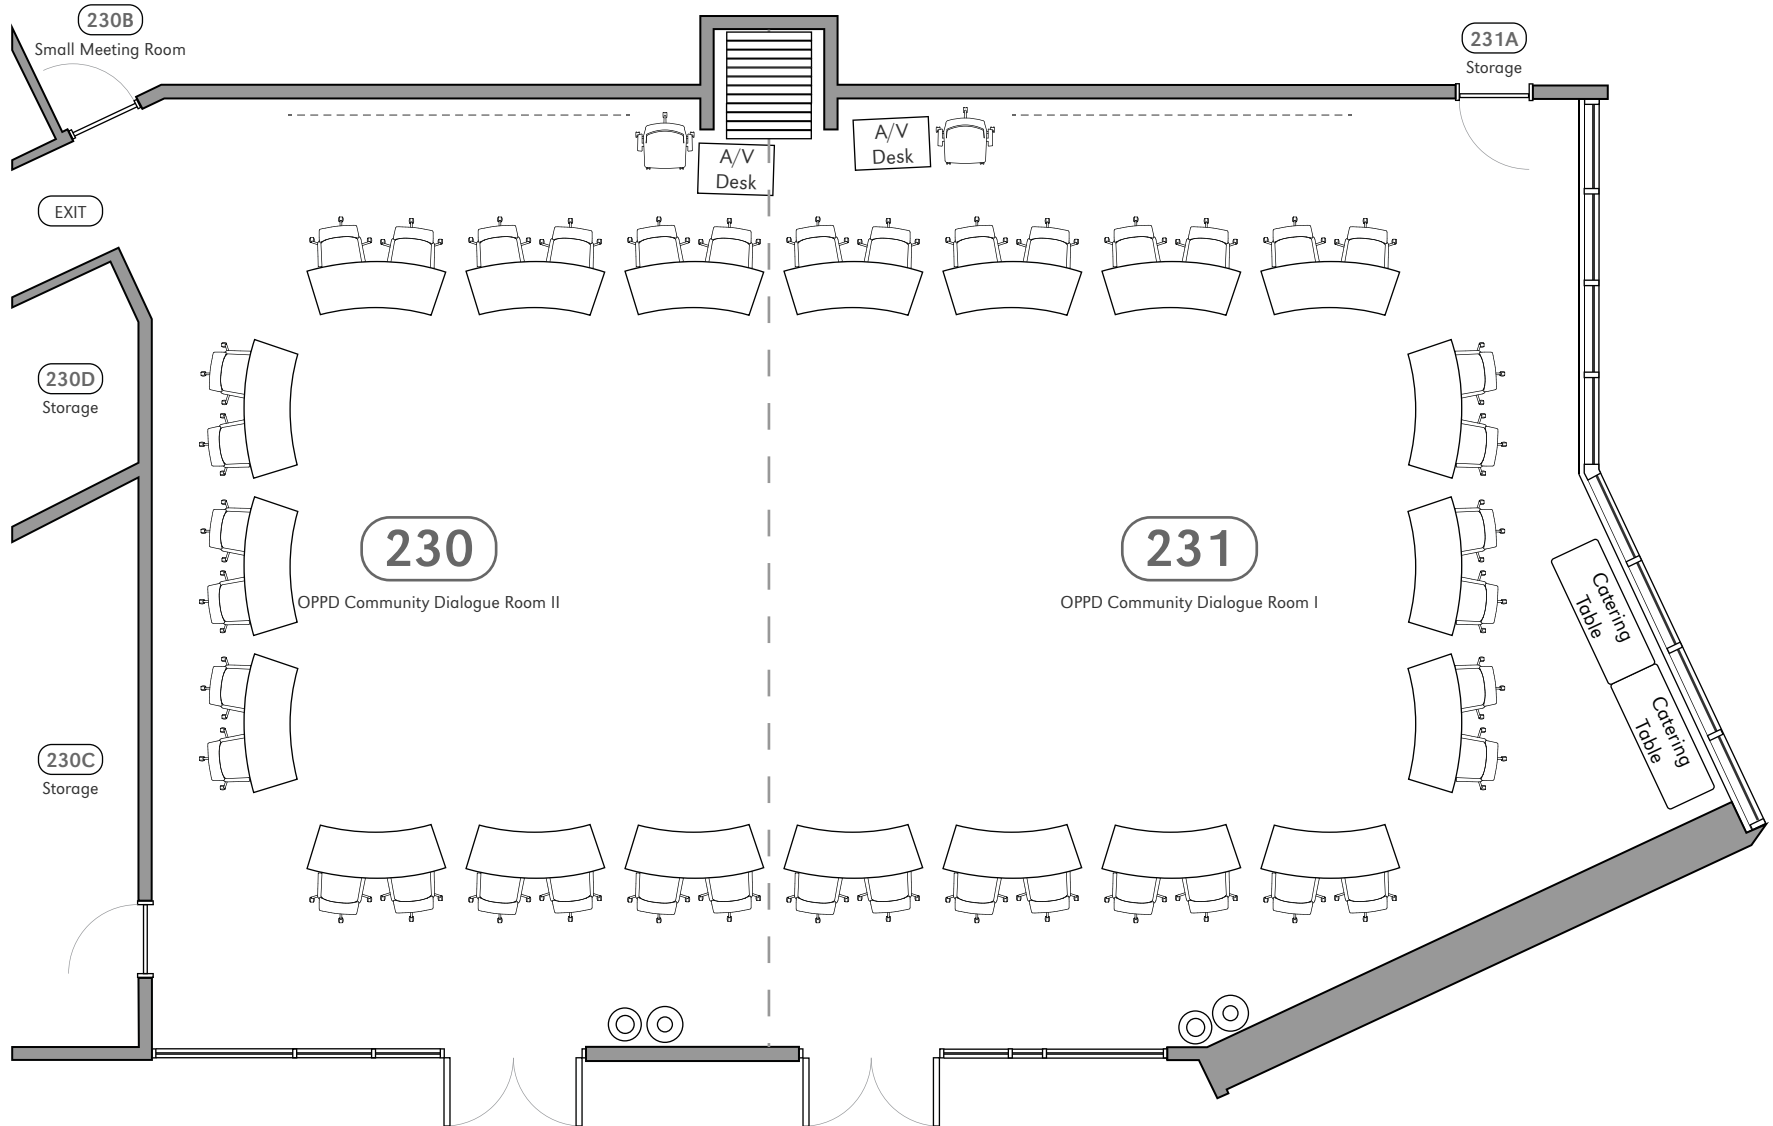

UNIVERSITY OF NEBRASKA AT OMAHA

BARBARA WEITZ COMMUNITY ENGAGEMENT CENTER

230/231 | OPPD COMMUNITY DIALOGUE ROOMS | HOLLOW SQUARE SET-UP

(40) Global Accord Chairs | (20) SPEC Manhattan Crescent Tables

Updated 4/2/19