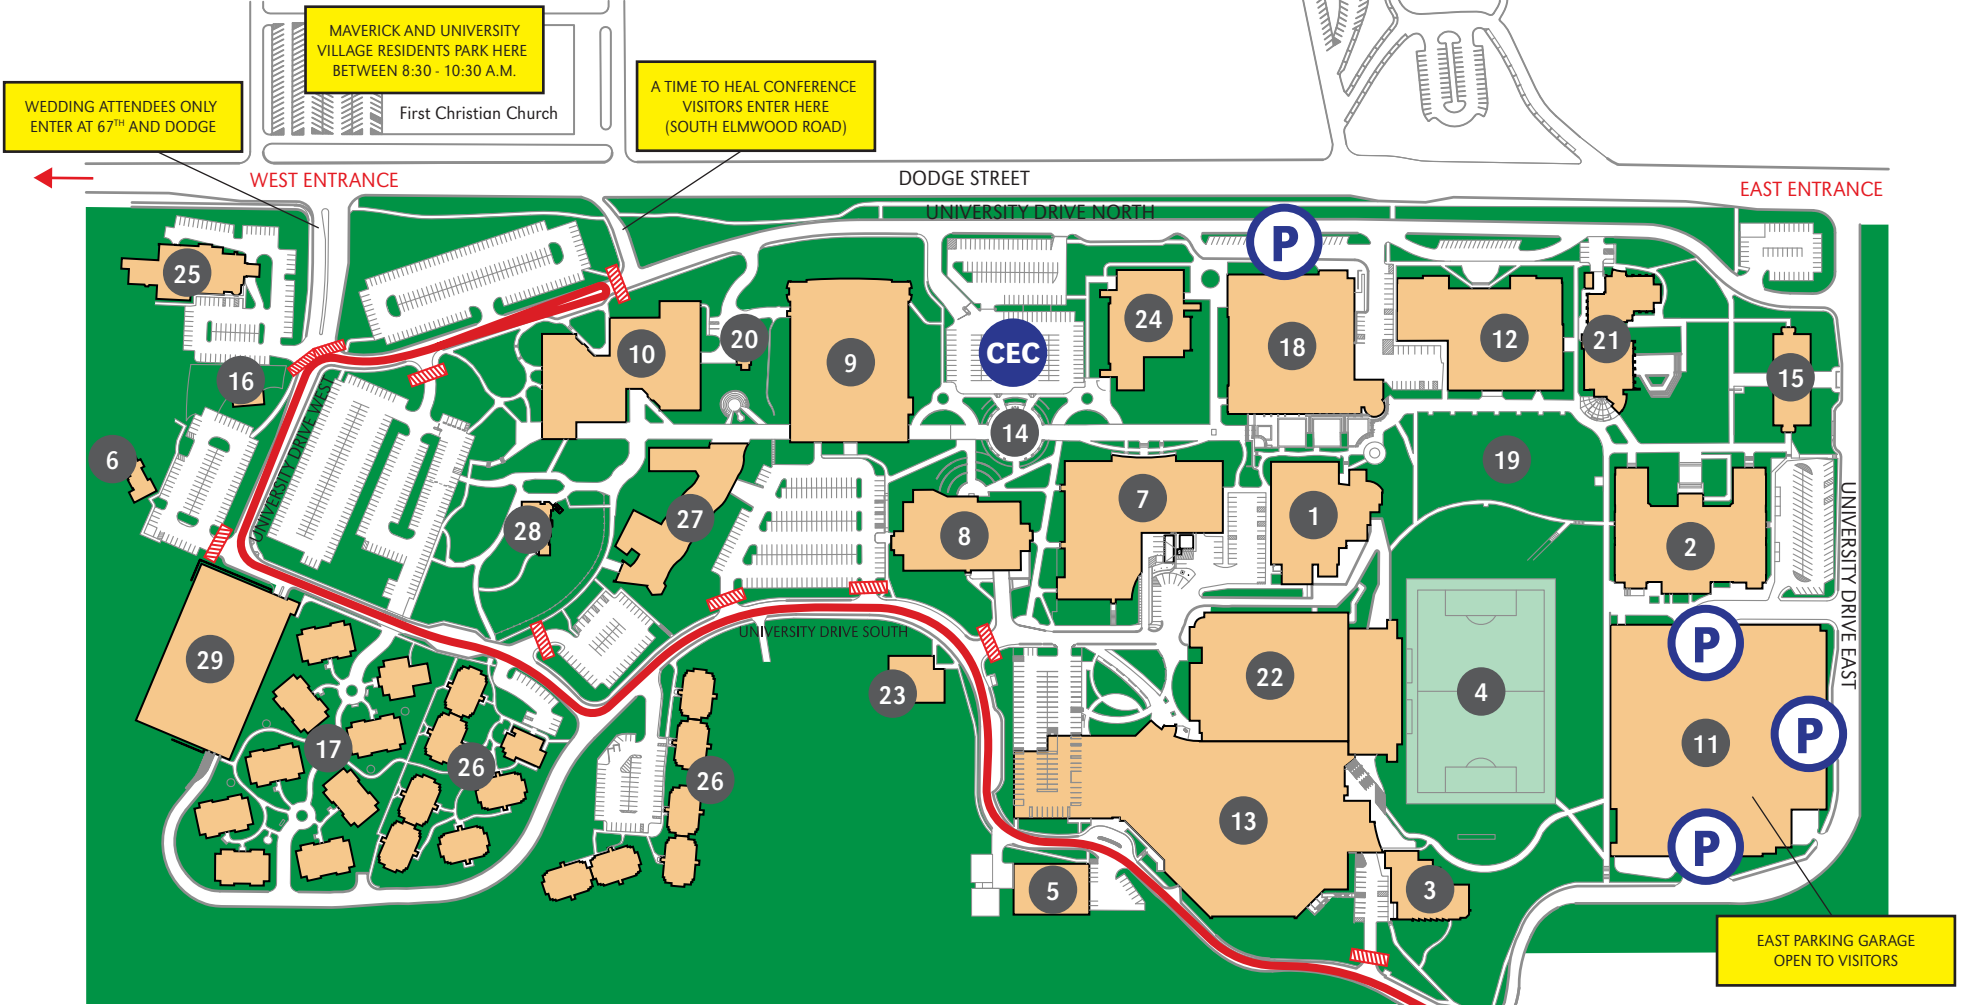

UNIVERSITY OF NEBRASKA AT OMAHA

DODGE CAMPUS VISITOR PARKING MAP

UPDATED 04/13/17

- 1 Allwine Hall (AH)
- 2 Arts & Sciences Hall (ASH)
- 3 Biomechanics Research Building (BRB)
- 4 Caniglia Field (CF)
- 5 Central Utilities Plant (CUP)
- 6 Child Care Center (CCC)
- 7 College of Public Affairs & Community Service (CPACS)
- 8 Barbara Weitz Community Engagement Center (Weitz CEC)
- 9 Criss Library (CL)
- 10 Durham Science Center (DSC)

- 11 East Parking Garage (EPG)
Visitor Parking after 12:30 PM
- 12 Eppley Administration Building (EAB)
- 13 Health, Physical Education & Recreation (HPER)
- 14 Henningson Memorial Campanile (HMC) (clock tower)
- 15 Kayser Hall (KH)
- 16 Landscape Services (LS)
- 17 Maverick Village (MV)
- 18 Milo Bail Student Center (MBSC)
- 19 Pep Bowl (open space)

- 20 Resource Conservation & Recovery Area (RCRA)
- 21 Roskens Hall (RH)
- 22 Sapp Fieldhouse (SFH)
- 23 Sculpture & Ceramics Studio (SCS)
- 24 Strauss Performing Arts Center (SPAC)
- 25 Thompson Alumni Center (TAC)
- 26 University Village (UV)
- 27 Weber Fine Arts Building (WFAB)
- 28 Welcome Center (WC)
- 29 West Parking Garage (WPG)

P Visitor's Parking
CEC CEC Visitor's Parking

EAST PARKING GARAGE OPEN TO VISITORS

TO SCOTT CAMPUS (0.75 MILES)

BARRICADES | NO VEHICLES BEYOND THIS POINT WITHOUT PROPER CREDENTIALS

THIS IS A SMOKE- AND TOBACCO-FREE CAMPUS AS OF 8/22/16